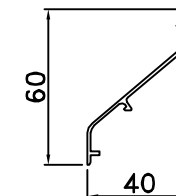

lame FL1200  
PERIMETRE EXTERIEUR = 409mm

lame FL1000  
PERIMETRE EXTERIEUR = 324mm

lame FL700  
PERIMETRE EXTERIEUR = 236mm

lame FL700S  
PERIMETRE EXTERIEUR = 237mm

lame FL700C  
PERIMETRE EXTERIEUR = 171mm

lame FL600  
PERIMETRE EXTERIEUR = 227mm

lame FL500  
PERIMETRE EXTERIEUR = 182mm

lame FL340  
PERIMETRE EXTERIEUR = 123mm

DESIGNATION PROFILS LAMES

E mail : brisesoleil@tellier-g.com

Anjou Actiparc des Trois Routes  
49120 CHEMILLE