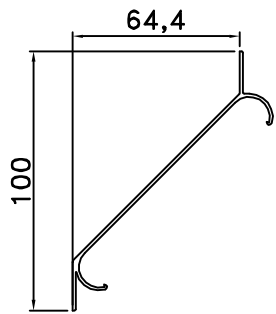

lame FL1200  
PERIMETRE EXTERIEUR = 409mm

lame FL1000  
PERIMETRE EXTERIEUR = 324mm

lame FL700  
PERIMETRE EXTERIEUR = 236mm

lame FL700S  
PERIMETRE EXTERIEUR = 237mm

lame FL700C  
PERIMETRE EXTERIEUR = 171mm

lame FL600  
PERIMETRE EXTERIEUR = 227mm

lame FL500  
PERIMETRE EXTERIEUR = 182mm

lame FL340  
PERIMETRE EXTERIEUR = 123mm

DESIGNATION PROFILS LAMES

E mail : brisesoleil@tellier-g.com

Anjou Actiparc des Trois Routes  
49120 CHEMILLE