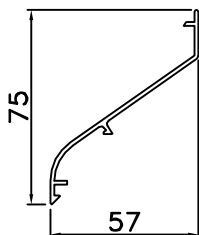

lame FL1200  
PERIMETRE EXTERIEUR = 409mm

lame FL1000  
PERIMETRE EXTERIEUR = 324mm

lame FL700  
PERIMETRE EXTERIEUR = 236mm

lame FL700S  
PERIMETRE EXTERIEUR = 237mm

lame FL700C  
PERIMETRE EXTERIEUR = 171mm

lame FL600  
PERIMETRE EXTERIEUR = 227mm

lame FL500  
PERIMETRE EXTERIEUR = 182mm

lame FL340  
PERIMETRE EXTERIEUR = 123mm

DESIGNATION PROFILS LAMES

E mail : brisesoleil@tellier-g.com

Anjou Actiparc des Trois Routes  
49120 CHEMILLE