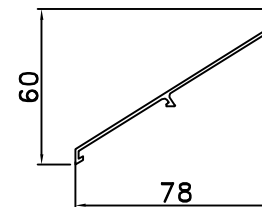

lame FL1200  
PERIMETRE EXTERIEUR = 409mm

lame FL1000  
PERIMETRE EXTERIEUR = 324mm

lame FL700  
PERIMETRE EXTERIEUR = 236mm

lame FL700S  
PERIMETRE EXTERIEUR = 237mm

lame FL700C  
PERIMETRE EXTERIEUR = 171mm

lame FL600  
PERIMETRE EXTERIEUR = 227mm

lame FL500  
PERIMETRE EXTERIEUR = 182mm

lame FL340  
PERIMETRE EXTERIEUR = 123mm

DESIGNATION PROFILS LAMES

E mail : brisesoleil@tellier-g.com

Anjou Actiparc des Trois Routes  
49120 CHEMILLE