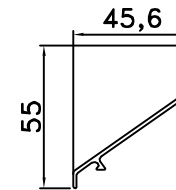

lame FL1200  
PERIMETRE EXTERIEUR = 409mm

lame FL1000  
PERIMETRE EXTERIEUR = 324mm

lame FL700  
PERIMETRE EXTERIEUR = 236mm

lame FL700S  
PERIMETRE EXTERIEUR = 237mm

lame FL700C  
PERIMETRE EXTERIEUR = 171mm

lame FL600  
PERIMETRE EXTERIEUR = 227mm

lame FL500  
PERIMETRE EXTERIEUR = 182mm

lame FL340  
PERIMETRE EXTERIEUR = 123mm

DESIGNATION PROFILS LAMES

E mail : brisesoleil@tellier-g.com

Anjou Actiparc des Trois Routes  
49120 CHEMILLE