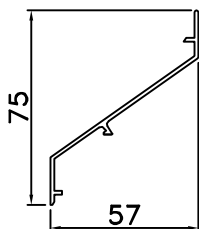

lame FL1200  
PERIMETRE EXTERIEUR = 409mm

lame FL1000  
PERIMETRE EXTERIEUR = 324mm

lame FL700  
PERIMETRE EXTERIEUR = 236mm

lame FL700S  
PERIMETRE EXTERIEUR = 237mm

lame FL700C  
PERIMETRE EXTERIEUR = 171mm

lame FL600  
PERIMETRE EXTERIEUR = 227mm

lame FL500  
PERIMETRE EXTERIEUR = 182mm

lame FL340  
PERIMETRE EXTERIEUR = 123mm

DESIGNATION PROFILS LAMES

E mail : brisesoleil@tellier-g.com

Anjou Actiparc des Trois Routes  
49120 CHEMILLE